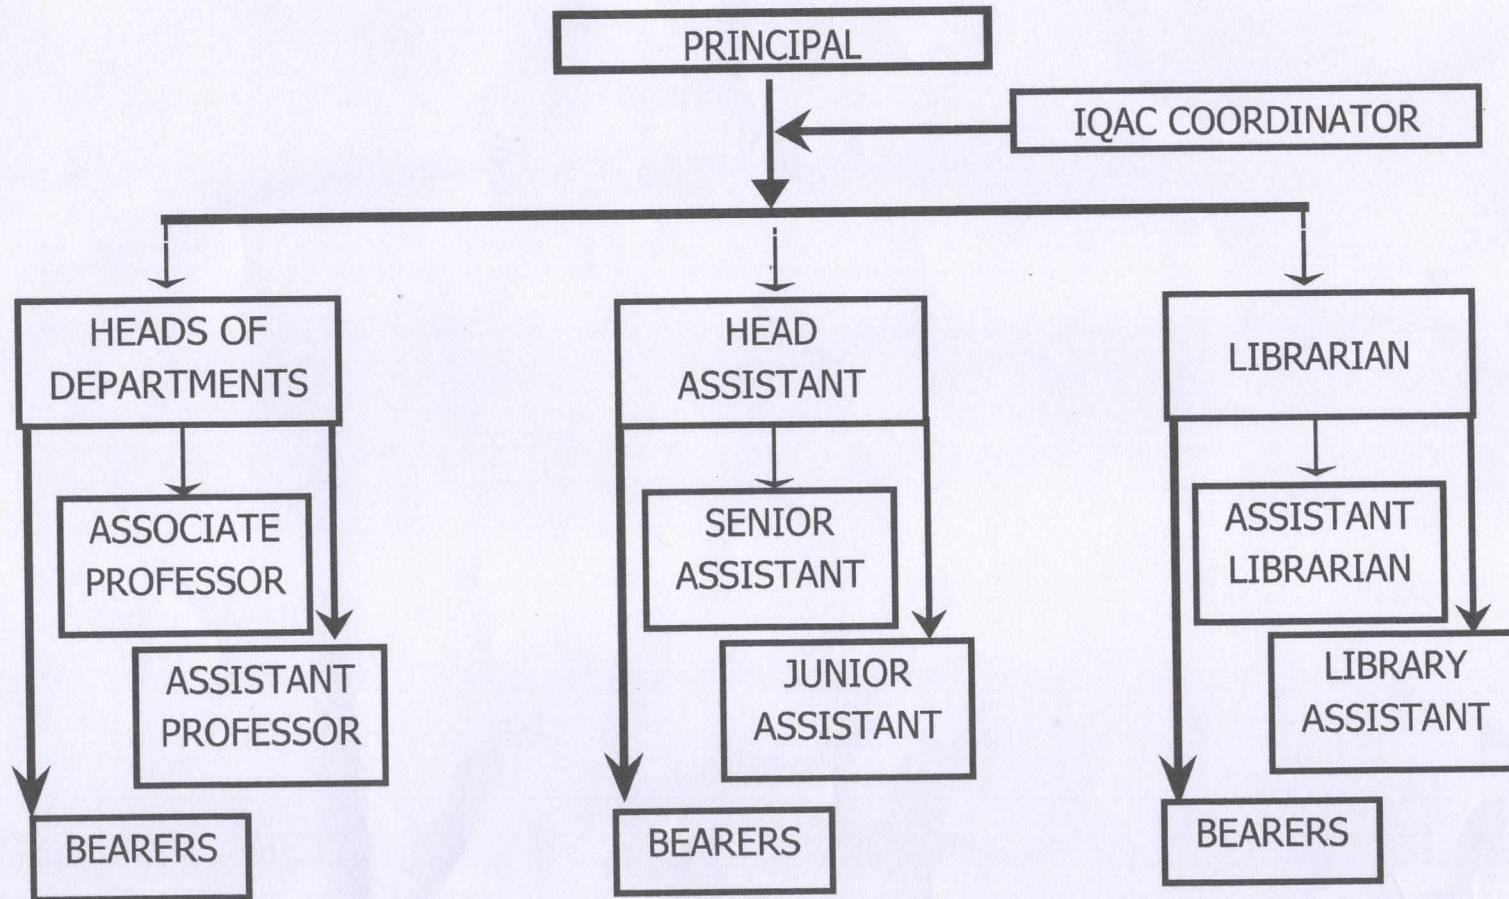

# GURUCHARAN COLLEGE, SILCHAR

'A' Grade Re-Accredited by NAAC under Cycle II with CGPA 3.11

Silchar - 788004, Assam, India

<https://gurucharancollege.ac.in/>

## Administrative Setup of the College

  
Principal  
Gurucharan College, Silchar